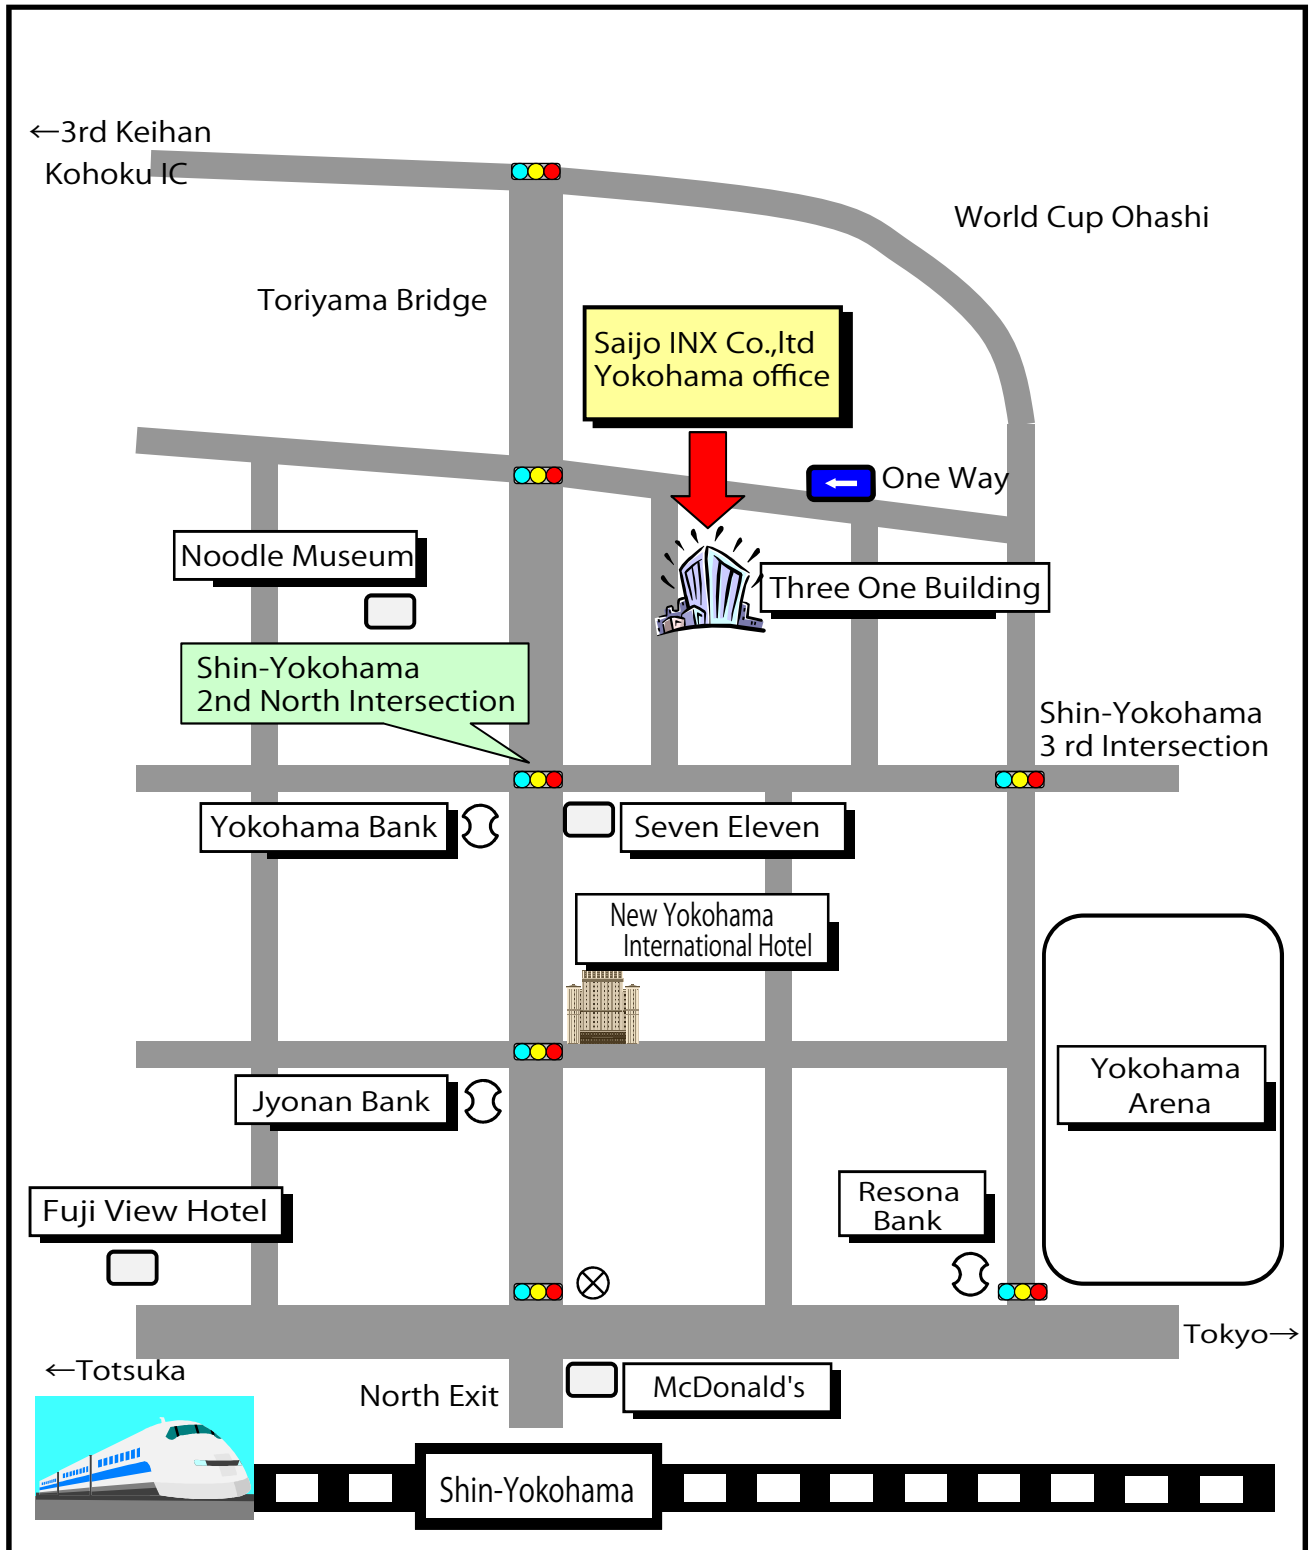

Saijo INX Co.,Ltd Yokohama office

- 5 min. on foot from Shin-Yokohama station (JR)
- SAIJOINX Co.,Ltd TEL +81-45-470-2861: FAX +81-45-471-1315
E-mail: info@saijoinx.co.jp (to Sales Dept.)
- 703 Three One Building, 3-20-5 Shinyokohama, Kouhoku-ku,
Yokohama, Kanagawa, Japan