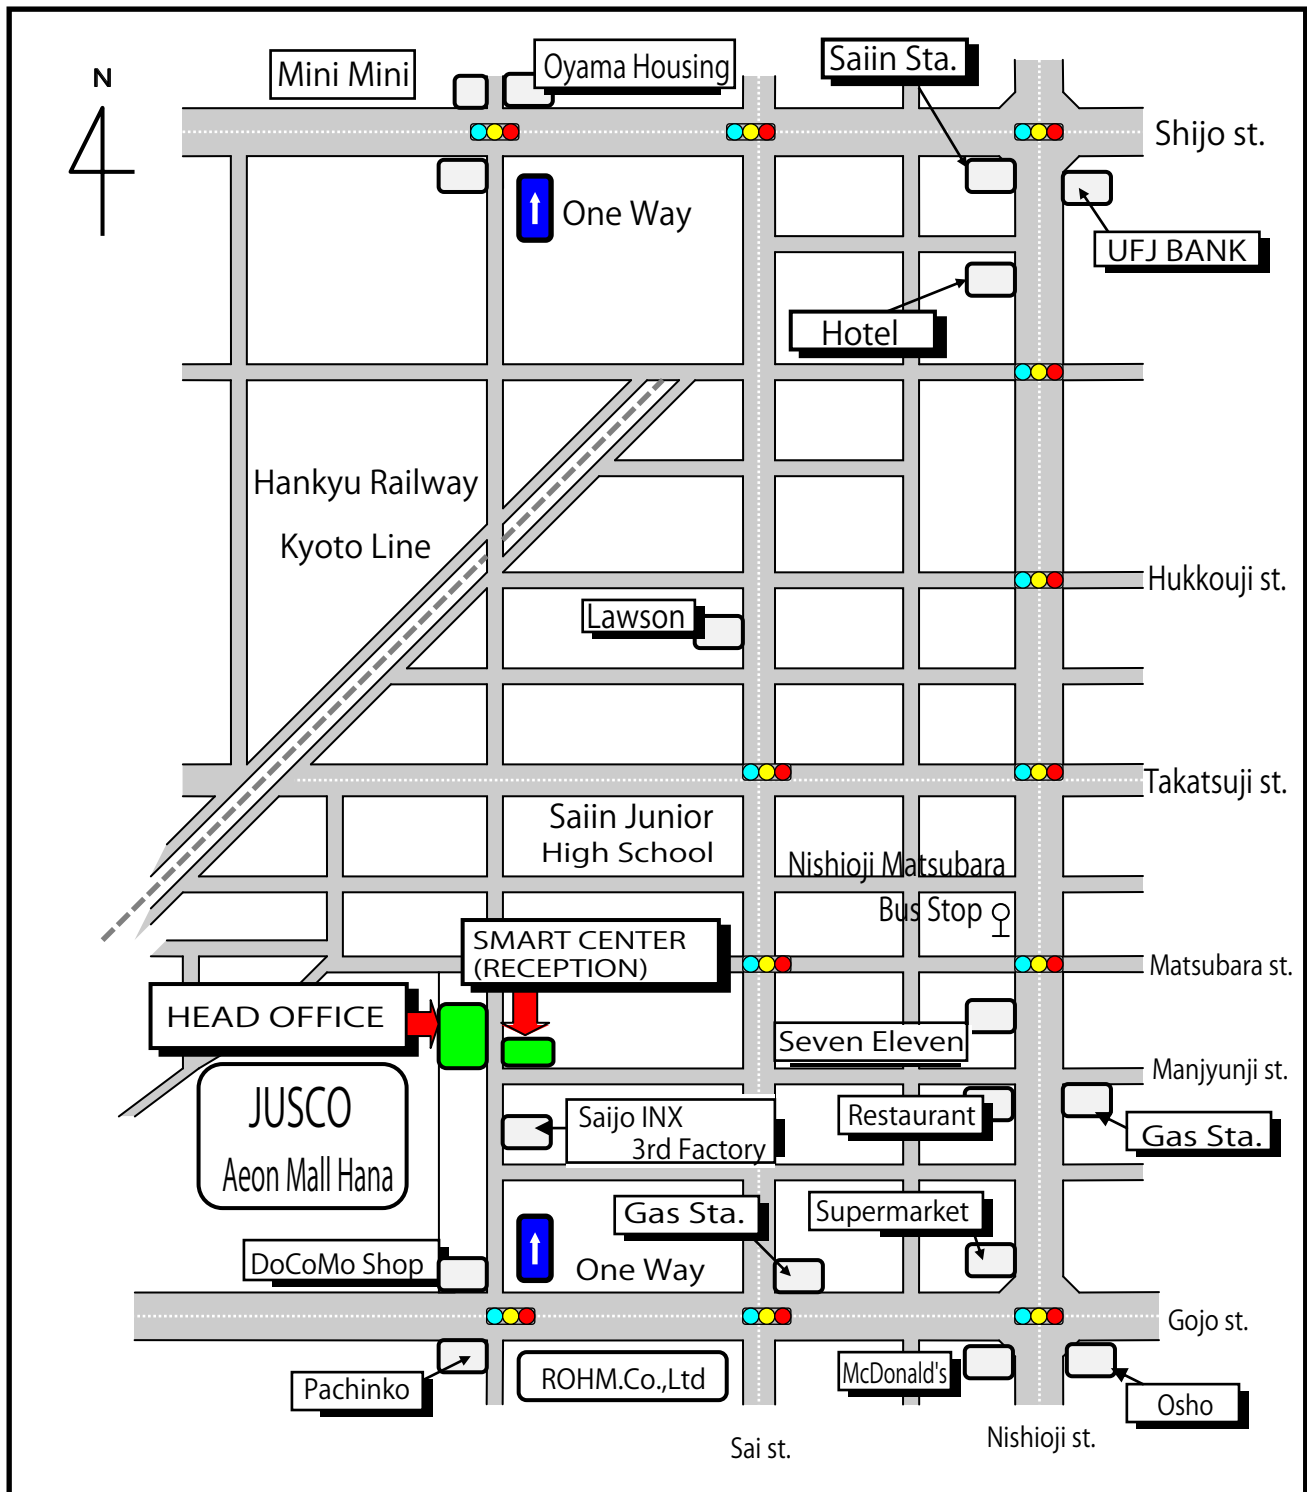

# SAIJO INX Co.,Ltd

- 10 min. on foot from Saiin station (Hankyu Railway Kyoto Line)
- 15 min. by taxi from JR Kyoto station
- SAIJO INX Co.,Ltd TEL +81-75-312-8590: FAX +81-75-312-0041  
E-mail: info@saijoinx.co.jp (to Sales Dept.)
- 5 Nishikotobuki-cho, Saiin, Ukyo-ku, Kyoto, Japan